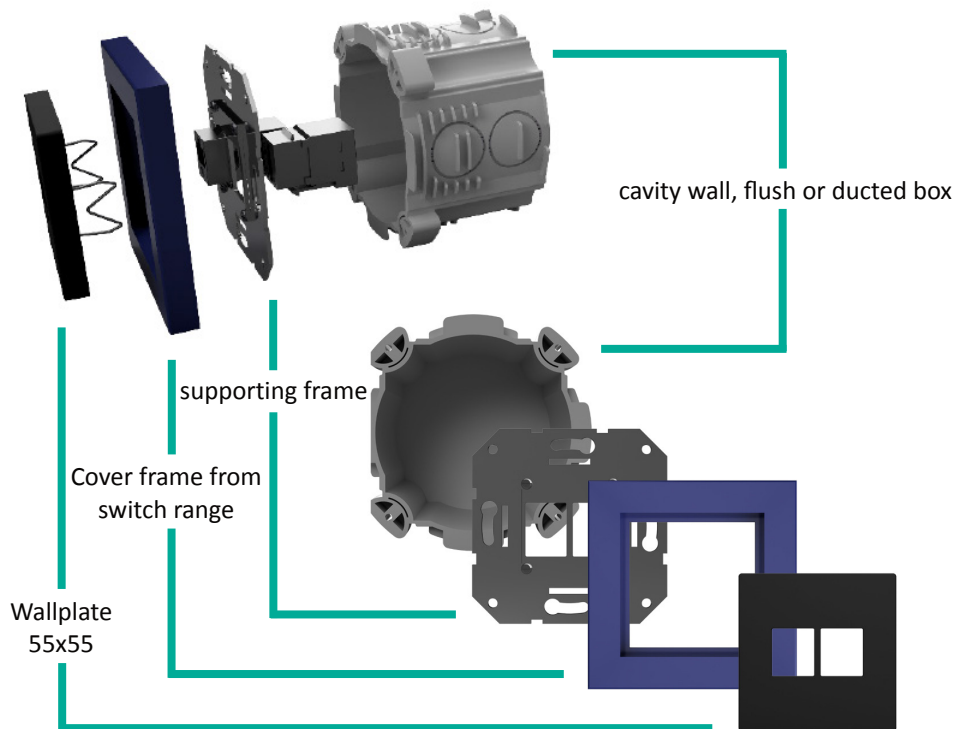

Installation of Keystone modules in flush / empty wall boxes or duct installation

With the right panels, Keystone modules can be integrated in almost any installation, it may be in the flush-mounted cup or duct installation. With our various module formats, we can install the Keystone adapters in almost every switch program from different manufacturers.

Example with a 55x55 module