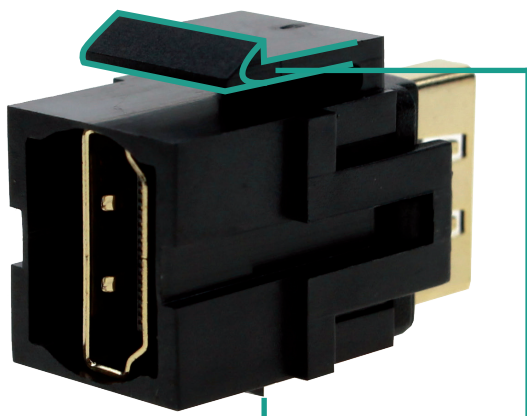

CONNECT
Keystone

KEYSTONE - A module format for countless applications

Our Keystone modules are available in a variety of versions ranging from networking, audio, video, antenna technology to industrial applications. The modules can be used universally and meanwhile almost all electrical engineering manufacturers have suitable mounting frames available for a multitude of applications.

Step 1:
Insert locking lug in cut-out and engage at the bottom

Step 2:
Snap the module into place at the top using the snap hook

Modular / Network

Product Image	Product Details	
	PS-KS-C5ES	CAT5e Coupler Keystone RJ45/8P8C, shielded, metalcase
	PS-KS-C5ES-LC	CAT5e Coupler Keystone RJ45/8P8C, shielded, metalcase, LowCost Version
	PS-KS-C6U-SW	CAT6 Keystone Coupler RJ45/8P8C, unshielded
	PS-KS-C6S	CAT6 Keystone Coupler RJ45/8P8C, shielded, metalcase
	PS-KS-C6S-W	CAT6 Keystone Coupler RJ45/8P8C, right angle, shielded, metalcase
	PS-KS-C6AS-10G	CAT6A/10G Keystone Coupler RJ45/8P8C, shielded, metalcase
	PS-PS-KS-C6U-BU	CAT6 Keystone Clip RJ45/8P8C unshielded, toolless mounting, usable for UTP or phone line

Modular / Network

Product Image	Product Details
	<p>PS-KS-C6AS-BU-IMP CAT6A Keystone Jack RJ45/8P8C shielded, toolless mountable, works with all common CAT cables</p>
	<p>METZ-130B21-E CAT6A module Keystone RJ45, shielded, mounting without special tools, 180° cable feed</p>
	<p>METZ-130B22-E CAT6A module Keystone RJ45, shielded, mounting without special tools, 270° cable feed</p>
	<p>METZ-130B23-E CAT6A module Keystone RJ45, shielded, mounting without special tools, 90° cable feed</p>
	<p>METZ-130E405032-E CAT6A field plug pro for all kind of CAT cable, toolless mounting, fully shielded</p>
	<p>PS-KS-C6AS-BUS CAT6A Keystone Jack RJ45/8P8C shielded, toolless mountable, work with all common CAT Cable</p>