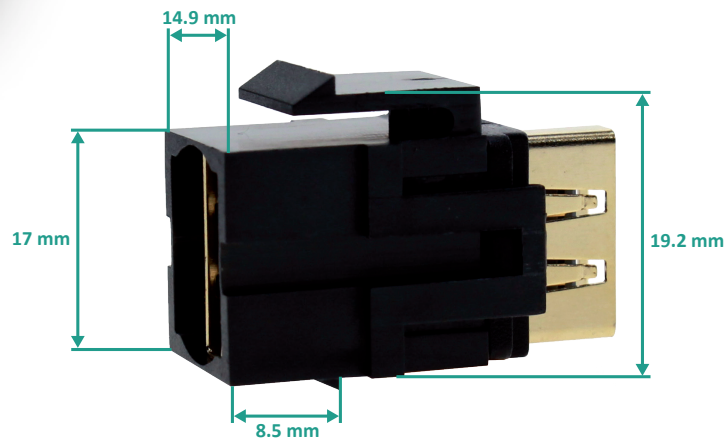

Step 1:
Insert locking lug in cut-out and engage at the bottom

Step 2:
Snap the module into place at the top using the snap hook

Modular / Network

Product Image	Product Details	
	PS-KS-C5ES	CAT5e Coupler Keystone RJ45/8P8C, shielded, metalcase
	PS-KS-C5ES-LC	CAT5e Coupler Keystone RJ45/8P8C, shielded, metalcase, LowCost Version
	PS-KS-C6U-SW	CAT6 Keystone Coupler RJ45/8P8C, unshielded
	PS-KS-C6S	CAT6 Keystone Coupler RJ45/8P8C, shielded, metalcase
	PS-KS-C6S-W	CAT6 Keystone Coupler RJ45/8P8C, right angle, shielded, metalcase
	PS-KS-C6AS-10G	CAT6A/10G Keystone Coupler RJ45/8P8C, shielded, metalcase
	PS-PS-KS-C6U-BU	CAT6 Keystone Clip RJ45/8P8C unshielded, toolless mounting, usable for UTP or phone line