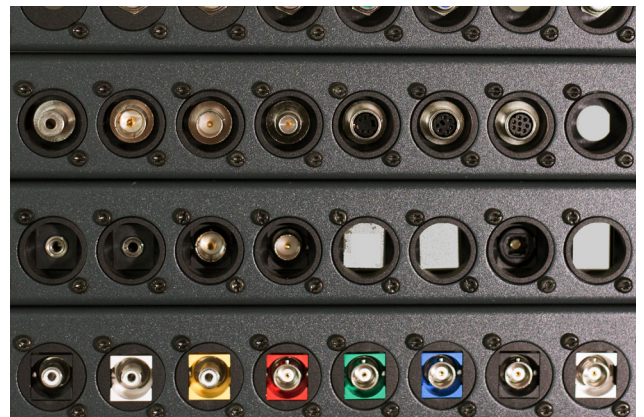

Keystone in D format Easy integration

In the music world, a plug-in system has been established for many years, the D-format with leading manufacturers such as Neutrik, Canon, etc. We also offer corresponding installation adapters for different installation depths. Thus, for example, Network connections cost-effective and easy to integrate into existing panels / connectors.