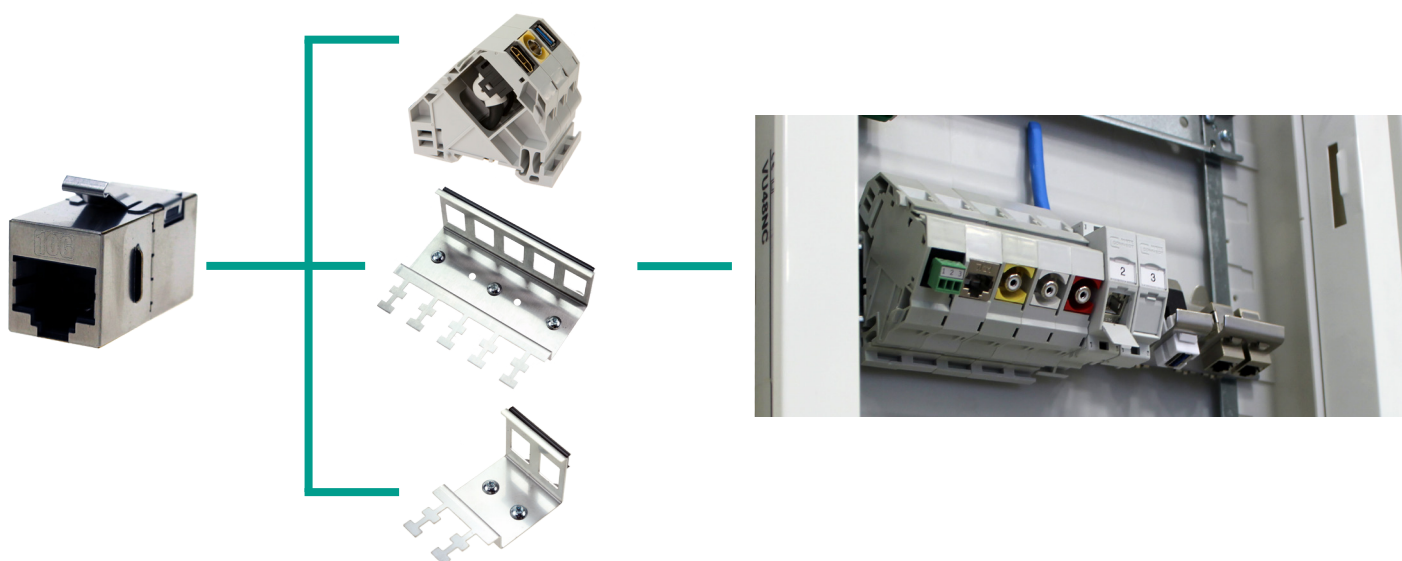

Mounting in 10" / 19" distribution cabinet

The most widespread are the Keystone modules in the data network technology and there everybody knows in connection with a suitable patch panel. Did you know that this keystone format allows also other connector types than network modules? Suitable products e.g.

Cabinet installation on the DIN rail

The modules are also increasingly used in the control cabinet installation. For this we offer a selection of installation carriers. Whether for the distribution of your home network or the integration of a telephone system, with the appropriate module carriers and modules, the installation is done quickly and inexpensively. We offer a variety of holders for DIN rail mounting, up to the complete media distribution cabinet.

Table installation and removal High compatibility

Almost all manufacturers of table system work with Keystone adaptations to install your connections at the table quickly and future-proof

Industrial use quick and easy