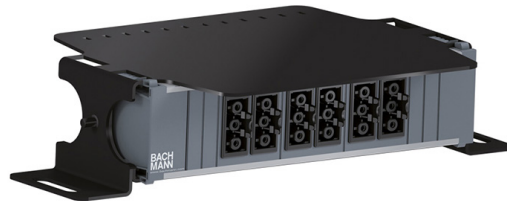

Consolidation Point Solutions Underfloor or on-point housing

Whether underfloor or false ceiling. With Consolidation Point housings, your connections can be realized mechanically protected.